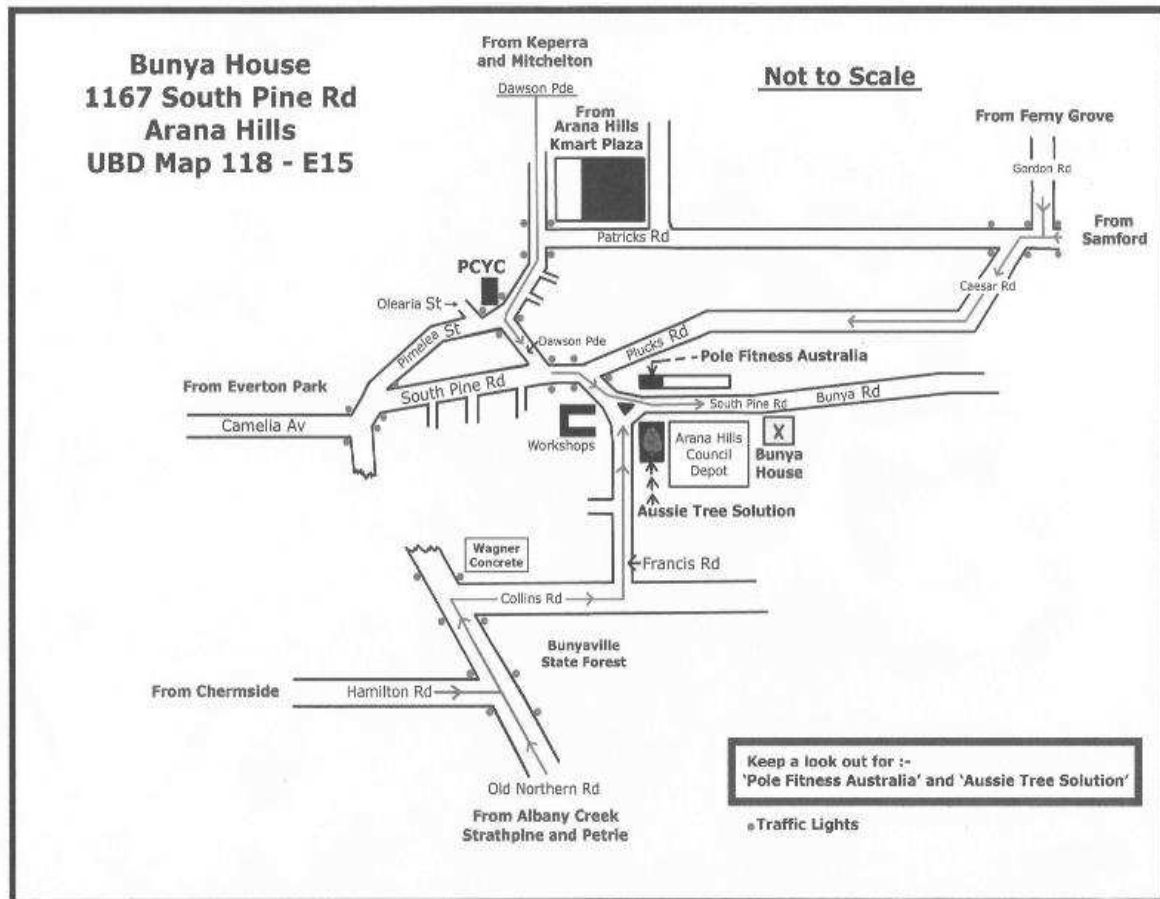

Bunya House - 1167 South Pine Road, Arana Hills,

UBD Map 118 E 15

It is next to the Pine Rivers Shire Council works depot. There is a small car park. Coming from Petrie/Strathpine/Albany Creek follow Old Northern Rd past the state forest. Turn right into Collins Road, follow Collins Road and turn left into Francis Road. At the top of Francis Road turn right into South Pine Road. Bunya House is on the right, next to the Council Works Depot.

Hills PCYC - Oleria St. West

UBD Map 118 F 19

The PCYC in Oleria St. is accessed from Pimelea St which can be reached by following directions as above but at the top of Francis Rd. turning left and then right into Dawson Pde. or continuing along South Pine Rd. and right to Pimelea St.

Alternatively, members travelling from through Albany Creek can continue along Old Northern Road then going to the roundabout (left lane is required) onto Queens Road and following this to South Pine Rd. and on to Pimelea St. and then left to Oleria St.